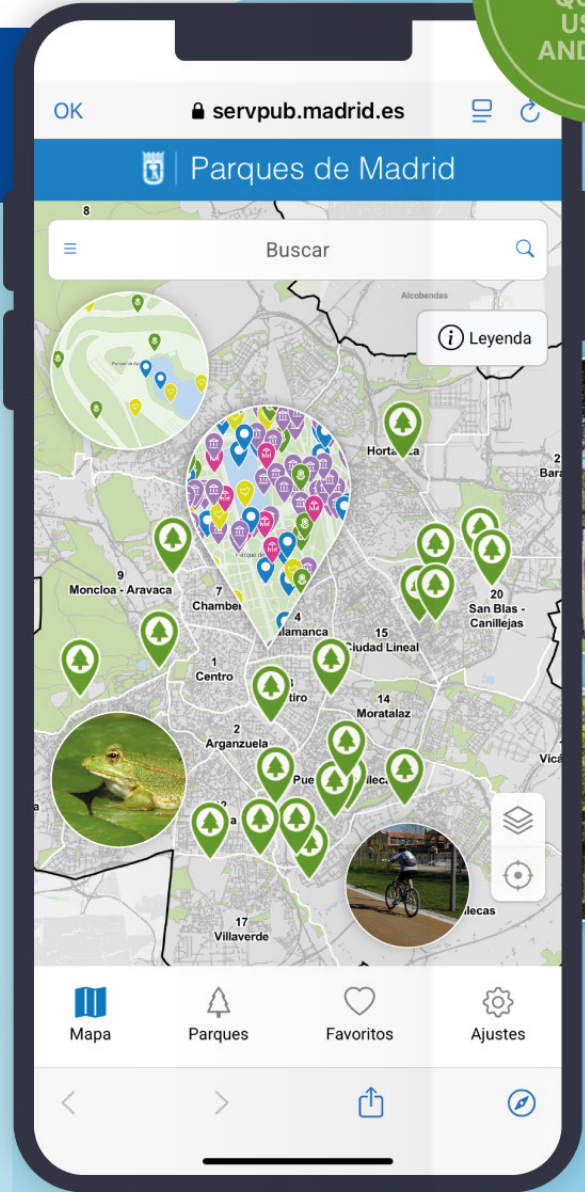

New way to explore the city's green spaces using **interactive maps**

LEISURE AND ENTERTAINMENT

ENVIRONMENTAL EDUCATION AND LEARNING

CULTURE AND HERITAGE

EXPERIENCE *Green* MADRID

Explore, learn and enjoy our parks with a digital experience for Madrid, the world's greenest city/ World city of trees.

Legal deposit: M-14135-2026

Printed on recycled paper

INTERACTIVE MAP ON YOUR MOBILE via the app

DISCOVER EVERY CORNER QUICKLY, USEFUL AND EASILY

HOW TO ACCESS?

1 OPEN THE MADRID MÓVIL APP ON YOUR PHONE

2 SCROLL DOWN AND TAP THE 'PARKS' BUTTON

3 ENJOY EXPLORING MADRID'S PARKS

INCLUDES

- ✓ History, nature and cultural heritage.
- ✓ Iconic sites, gardens, botanical trails and singular trees
- ✓ Children's area, sports ground, dog parks, playground, cycle path...
- ✓ Infrastructure and services